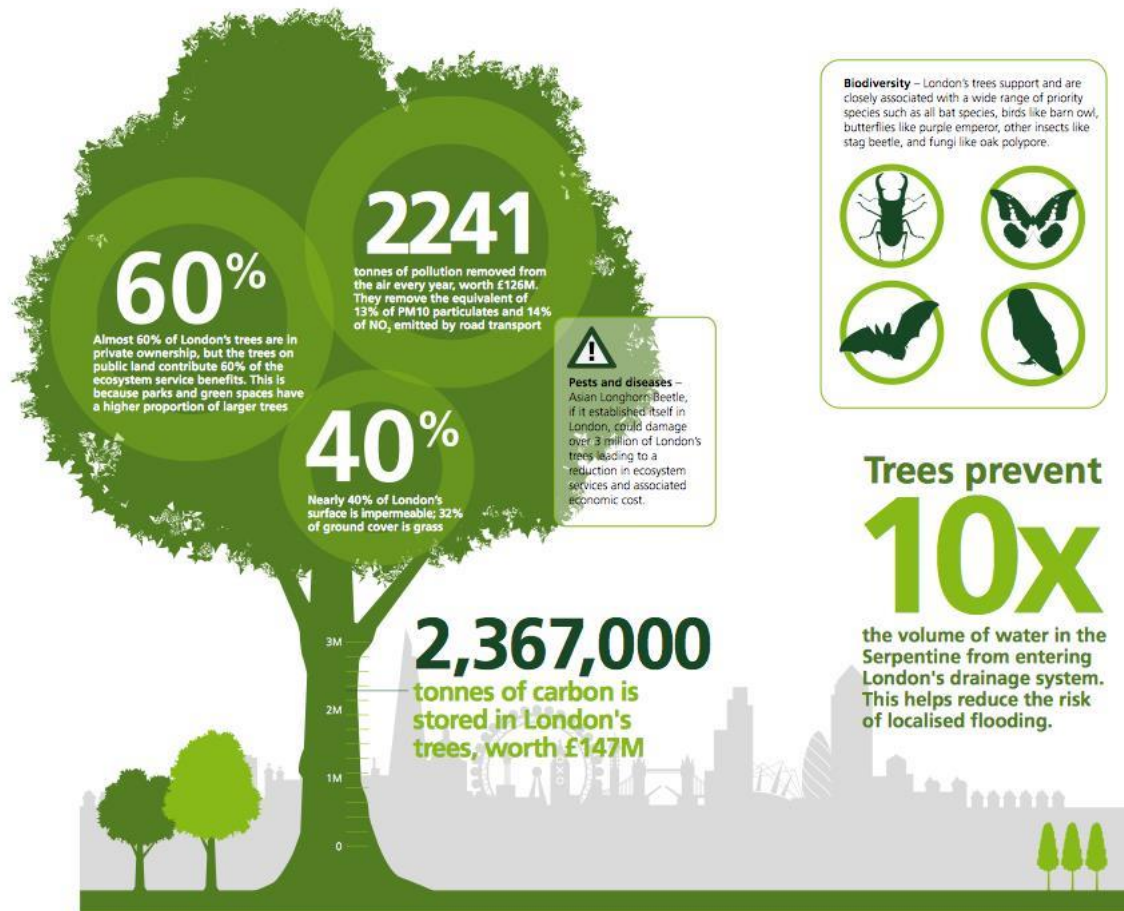

What is climate change?

Over the last 200 years humans' use of oil, coal and gas has released lots of carbon dioxide into the atmosphere

What is the greenhouse effect?

Carbon dioxide is a greenhouse gas

- ↑ carbon dioxide
 - ↑ heat trapped in the earth's atmosphere
 - ↑ earths average temperature
- = **climate change**

Consequences of climate change

extreme weather

sea level rise and flooding

drought

species loss

Why are trees important?

Trees absorb carbon dioxide and store carbon (photosynthesis)

More trees = less carbon dioxide in the atmosphere

[Click here to find out about other greenhouse gases.](#)

images: <https://climatekids.nasa.gov/greenhouse-effect/>

The graphic below gives some key statistics on trees in London and the advantages that they bring:

London's trees provide at least £133M of benefits every year in terms of air pollution removal, carbon sequestration and reducing the amount of water going into drains.

Trees prevent **10x** the volume of water in the Serpentine from entering London's drainage system. This helps reduce the risk of localised flooding.