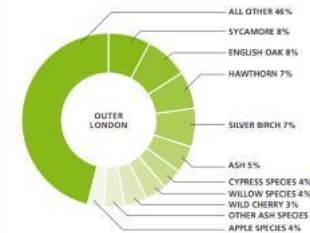

Source: **Waltham Forest Tree Strategy 2017-2022**