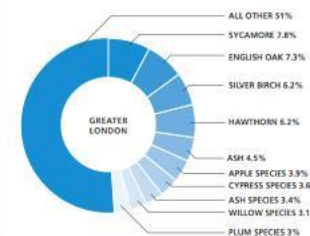

Source: **Waltham Forest Tree Strategy 2017-2022**